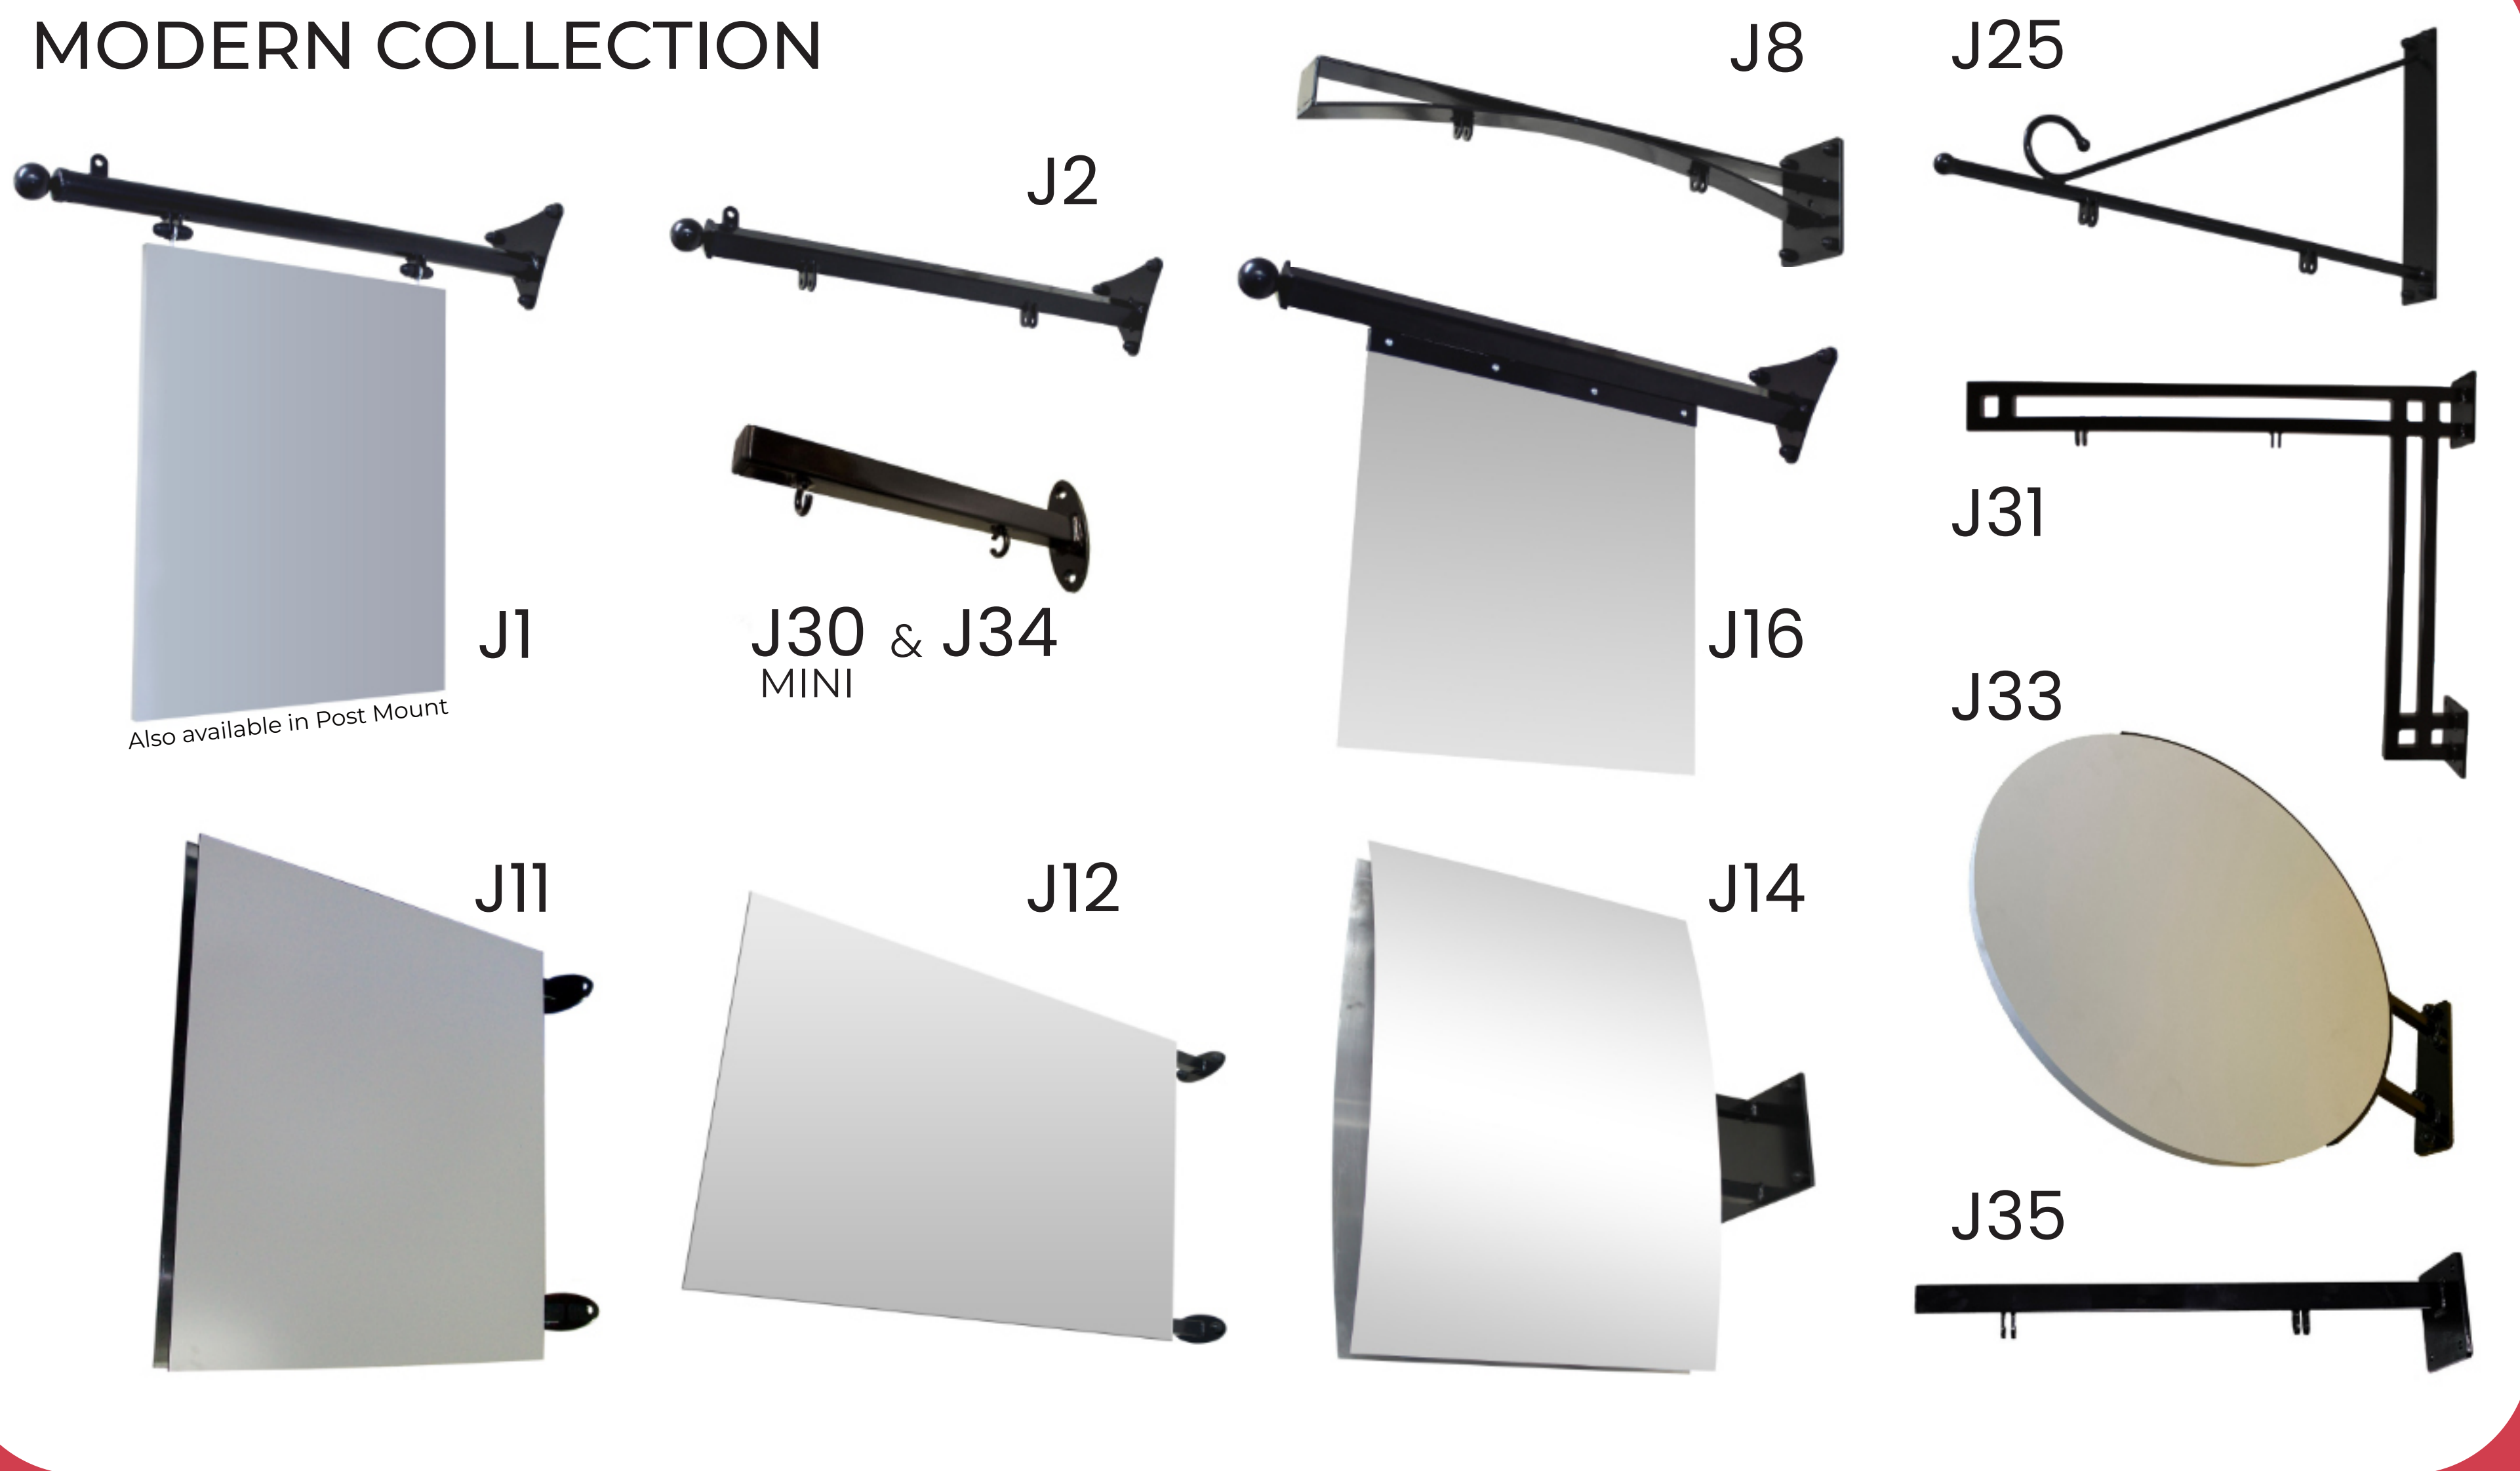

PROJECTING SIGN BRACKETS

MODERN COLLECTION

TRADITIONAL COLLECTION

SPECIALITY COLLECTION

BAROQUE COLLECTION

BLADE SIGNS

ILLUMINATED SIGNS

LIGHTING OPTIONS

PANEL & FRAME OPTIONS